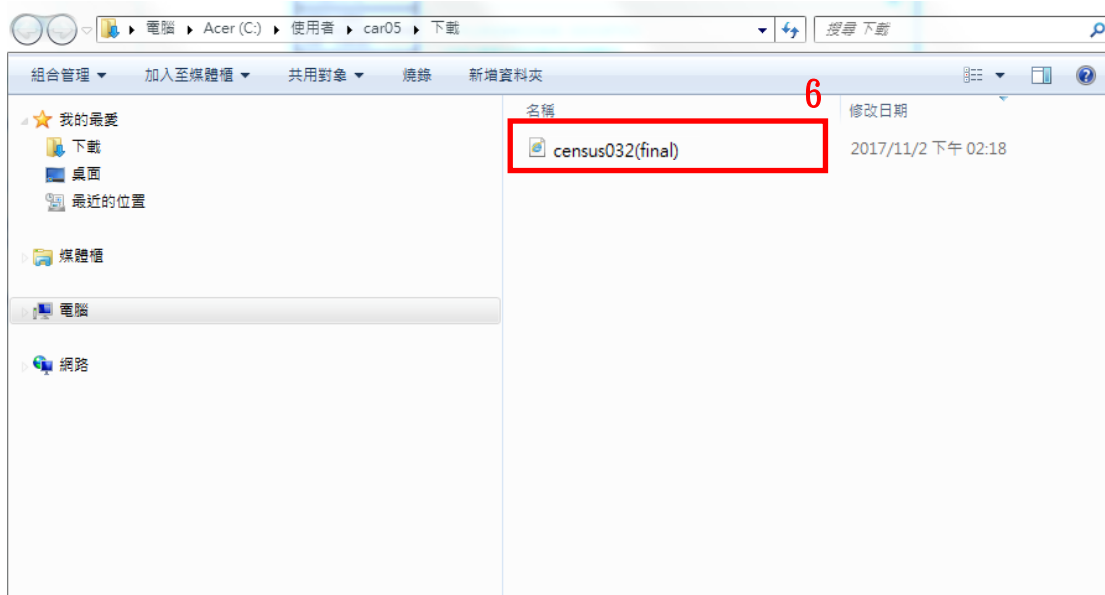

5. 點選 swf 檔

6. 即可瀏覽所選取之互動式統計圖