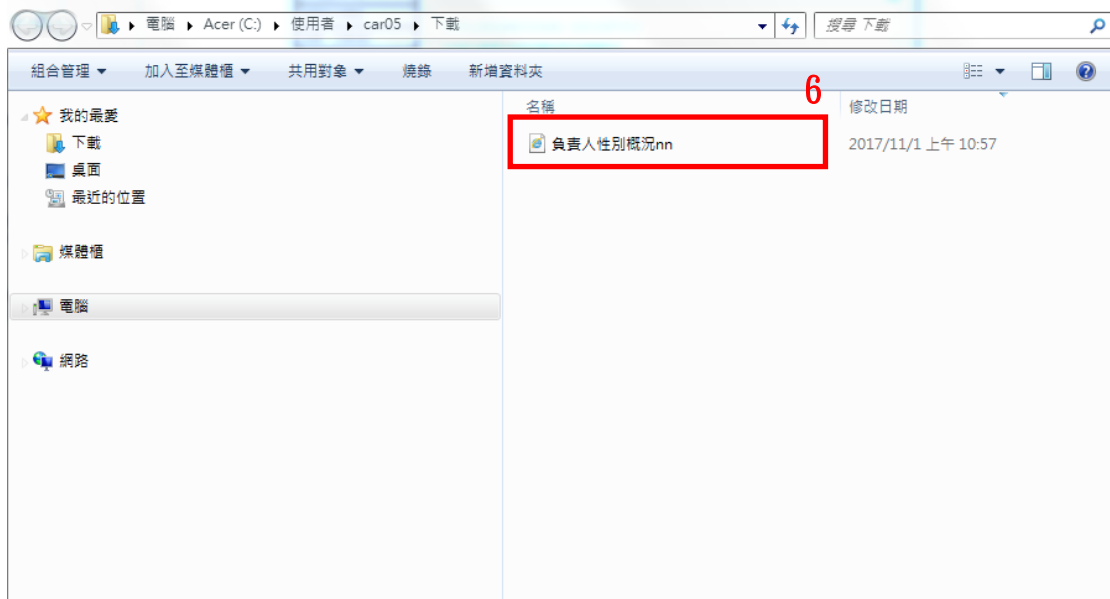

5. 點選 swf 檔

6. 即可瀏覽所選取之互動式統計圖